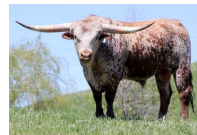

Sweet Annie

Date of Birth: 04/07/2020
Registration 1: Pending
Sale Price: $6,000.00
Breeder: Darol Dickinson
Owner: Guy & Charlotte Cote

Annie is one of our favorites, She has a beautiful colorful pattern, her body is balanced and her personality is excellent. She has placed in her class for futurities. Annie had a knockout brindle heifer calf this year out of Jeremiah 29:11. She has been bred to Elfego for a calf in 2025.

TTT: 71.7500 on 10/05/2024
Weight: 1108.0000 on 12/10/2022

ANNEX