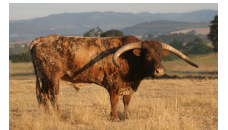

Horseshoe J Elite

Date of Birth: 11/04/2016
Registration 1: CI313225
Breeder: Jimmy Jones
Owner: Guy & Charlotte Cote

Courtesy of Cote Cattle Company

We are proud to own this cow bred by Jimmy Jones. She is perfect. She is a great addition to our herd and we look forward to her future offspring. Bred to Elfego for a spring 2025 calf.

HUBBELLS BLACK BEAUTY

Sharp Shooter 542

HORSESHOE J EXAMPLE

Concealed Weapon

KING OF CLUBS

Horseshoe J Prime Example

HORSESHOE J FLASHY

Dixie Charlene