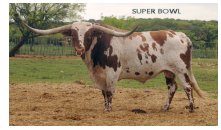

Cote's Top Shelf

Date of Birth: 05/21/2022
Registration 1: Pending
Owner: Guy and Charlotte Cote

Courtesy of Cote Cattle Company

Top Shelf is a stunning brindle heifer that is showing signs of corkscrew twist just like her dam. She is confirmed bred to Ambro for a calf in 2025.

BL RIO CATCHIT

Concealed Weapon

HUBBELL'S RIO BEAUTY II

HUNTS COMMAND RESPECT

HASHBROWN

SUPER BOWL

GUNNA MOST