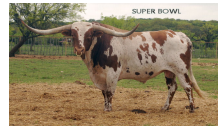

Cote's Top Shelf

Date of Birth: 05/21/2022
Registration 1: Pending
Owner: Guy and Charlotte Cote

Courtesy of Cote Cattle Company

Top Shelf is a stunning brindle heifer that is showing signs of corkscrew twist just like her dam. She is confirmed bred to Ambro for a calf in 2025.

BL RIO CATCHIT

Concealed Weapon

HUBBELL'S RIO BEAUTY II

HUNTS COMMAND RESPECT

HASHBROWN

SUPER BOWL

GUNNA MOST

TOP MOST