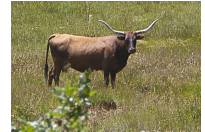

## HELM Whitney 723

**Date of Birth:** 02/18/2017  
**Registration 1:** CI305054\*  
**Breeder:** Helm Cattle Company  
**Owner:** Guy and Charlotte Cote

Courtesy of Cote Cattle Company

Wonderful 20 Gauge Daughter out of a great producing Maternal Line. She has a whale of a bull calf at side that we will be keeping an eye on. She's over 80" TTT with a pile of total horn. Can't wait to see what she does for us.

Sharp Shooter 542

HORSESHOE J EXAMPLE

JP RIO GRANDE

HUBBELLS MORNING GLORY

HUNTS COMMAND RESPECT

Hunts Rodeo Brand

TEMPTATION'S THE ACE

DAY'S SELENA