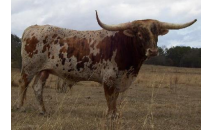

GLR TSUNAMI'S TOPLINE

Date of Birth: 03/23/2017
Registration 1: CI306559
Sale Price: \$
Breeder: GILLILAND RANCH LLC
Owner: Guy and Charlotte Cote

Courtesy of Cote Cattle Company

TSUNAMI (88") DAUGHTER WITH A TON OF TOTAL HORN. PEDIGREE CONTAINS RC PACIFIC MERMAID, CONCEALED WEAPON, HORSESHOE J EXAMPLE/CHARM AND TOP CALIBER. She gave us a gorgeous Cactus Jack heifer in 2023 and this year had the largest bull calf we have ever seen out of Jeremiah 29:11.

TTT: 81.3750 on 10/05/2024

GLR TSUNAMI'S TOPLINE

RC TSUNAMI 2

AWESOME FLOSSIE

Concealed Weapon

RC PACIFIC MERMAID

Awesome Black Cracker

AWESOME SABLE

Sharp Shooter 542

HORSESHOE J EXAMPLE

TEJAS STAR

CRANBERRY WINE

AWESOME MARTIN LUTHER

AWESOME GLORY

Top Caliber

TC PUEBLO SHADOW